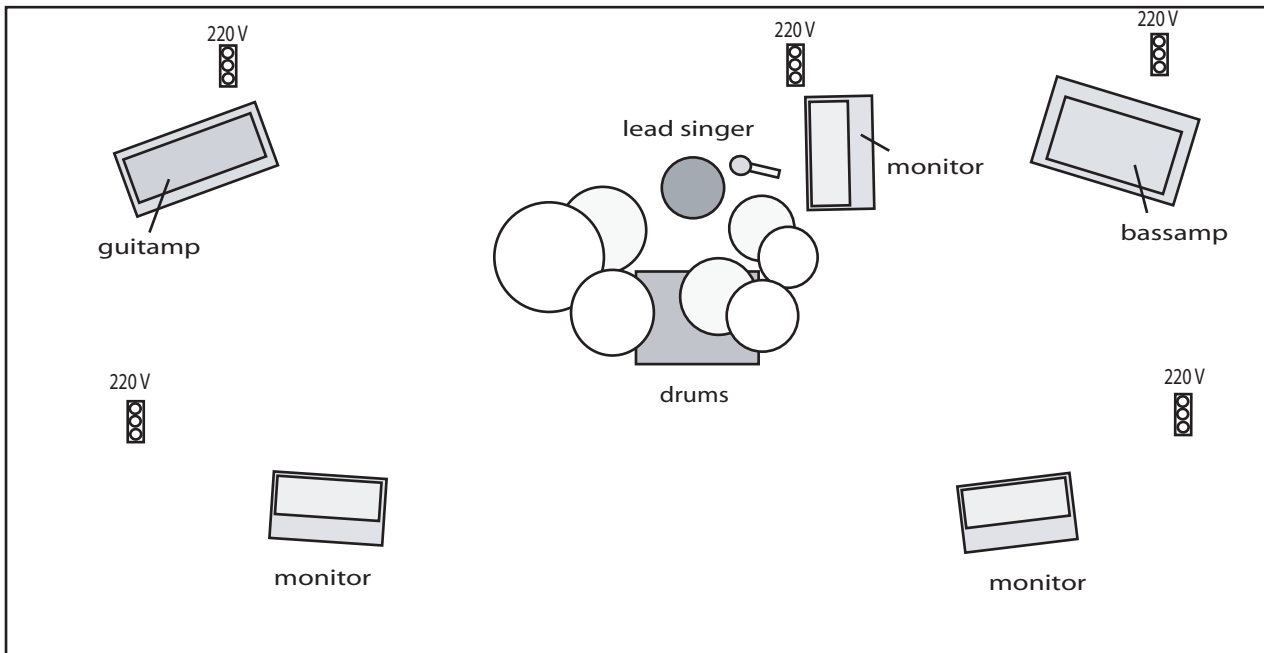

## Stage plan:

The drummer is also the lead singer, therefore we prefer to position the drum kit either in the front of the stage or on a stage riser.

### Channels:

- basedrum
- snare
- tom
- tom F
- overhead 1
- overhead 2
- lead vocals
- bass guitar DI
- guitar mic

### FX:

- comp
- comp
- comp, reverb

**Drums:** Bass drum, Snare drum, 12" tom, 16" tom, hi-hat, 2x crash, ride.

**Guitar:** Framus Dragon top with 2x12" cabinet.

**Bass:** Ampeg SVT top with 4x10" speakers.